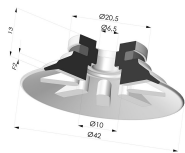

TECHNICAL INFORMATION

Arrow :	2 mm
Category :	Plates
Contact lip diameter :	42
Height (in mm) :	29
Horizontal force :	60 N
inner barrel diameter :	G3/8
Number of bellows :	0.5 Bellows
Range :	Suction cup
Series :	90
Shape :	Plate
Vertical force :	30 N

Variants:

Variant reference:
90 40SL 38D-2

- Color: Red food-grade CE certification
- Matter: Silicone
- Shore Hardness: SH60

Variant reference:
90 40SLT 38D-2

- Color: Translucent
- CE food certified
- Matter: Silicone
- Shore Hardness: SH60

Variant reference:
90 40NI 38D-2

- Color: Black
- Matter: Nitrile
- Shore Hardness: SH50

Related products:

Flat Suction Cup Series 90, Ø 40 mm

Product reference: 90 40-- A

Separable Male Fitting 3/8G

Product reference: 9M38-2