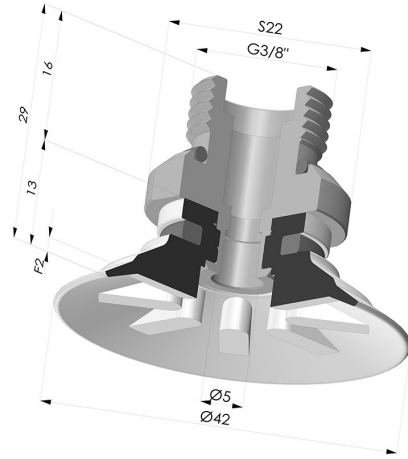

TECHNICAL INFORMATION

Arrow :	2 mm
Category :	Plates
Contact lip diameter :	42
Height (in mm) :	29
Horizontal force :	60 N
inner barrel diameter :	G3/8
Number of bellows :	0.5 Bellows
Range :	Suction cup
Series :	90
Shape :	Plate
Vertical force :	30 N

Variants:

Variant reference:
90 40SL 38D-2

- Color: Red food-grade CE certification
- Matter: Silicone
- Shore Hardness: SH60

Variant reference:
90 40SLT 38D-2

- Color: Translucent
- CE food certified
- Matter: Silicone
- Shore Hardness: SH60

Variant reference:
90 40NI 38D-2

- Color: Black
- Matter: Nitrile
- Shore Hardness: SH50

Related products:

Flat Suction Cup Series 90, Ø 40 mm

Product reference: 90 40-- A

Separable Male Fitting 3/8G

Product reference: 9M38-2