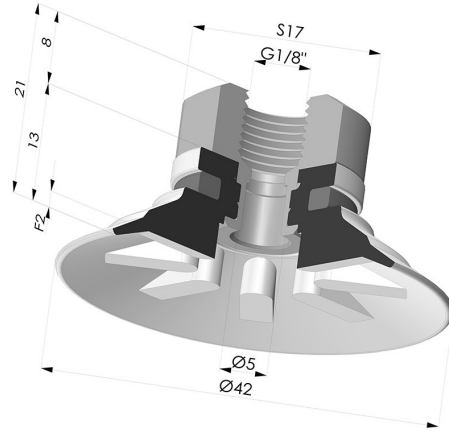

TECHNICAL INFORMATION

Arrow :	2 mm
Category :	Plates
Contact lip diameter :	42
Height (in mm) :	21
Horizontal force :	60 N
inner barrel diameter :	G1/8
Number of bellows :	0.5 Bellows
Range :	Suction cup
Series :	90
Shape :	Plate
Vertical force :	30 N

Variants:

Variant reference:
90 40SL 18D-2

- Color: Red food-grade CE certification
- Matter: Silicone
- Shore Hardness: SH60

Variant reference:
90 40SLT 18D-2

- Color: Translucent
- CE food certified
- Matter: Silicone
- Shore Hardness: SH60

Variant reference:
90 40NI 18D-2

- Color: Black
- Matter: Nitrile
- Shore Hardness: SH50

Related products:

Flat Suction Cup Series 90, Ø 40 mm

Product reference: 90 40-- A

Separable Female Fitting 1/8G

Product reference: 9M18-2