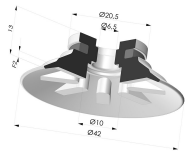

TECHNICAL INFORMATION

Arrow :	2 mm
Category :	Plates
Contact lip diameter :	42
Height (in mm) :	21
Horizontal force :	60 N
inner barrel diameter :	G1/8
Number of bellows :	0.5 Bellows
Range :	Suction cup
Series :	90
Shape :	Plate
Vertical force :	30 N

Variants:

Variant reference:
90 40SL 18D-2

- Color: Red food-grade CE certification
- Matter: Silicone
- Shore Hardness: SH60

Variant reference:
90 40SLT 18D-2

- Color: Translucent
- CE food certified
- Matter: Silicone
- Shore Hardness: SH60

Variant reference:
90 40NI 18D-2

- Color: Black
- Matter: Nitrile
- Shore Hardness: SH50

Related products:

Flat Suction Cup Series 90, Ø 40 mm

Product reference: 90 40-- A

Separable Female Fitting 1/8G

Product reference: 9M18-2