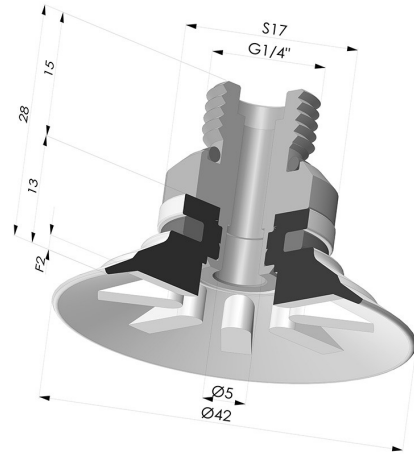

**TECHNICAL INFORMATION**

<b>Arrow :</b>	2 mm
<b>Category :</b>	Plates
<b>Contact lip diameter :</b>	42
<b>Height (in mm) :</b>	28
<b>Horizontal force :</b>	60 N
<b>inner barrel diameter :</b>	G1/4
<b>Number of bellows :</b>	0.5 Bellows
<b>Range :</b>	Suction cup
<b>Series :</b>	90
<b>Shape :</b>	Plate
<b>Vertical force :</b>	30 N

**Variants:**

Variant reference:  
**90 40SL 14D-2**

- Color: Red food-grade CE certification
- Matter: Silicone
- Shore Hardness: SH60

Variant reference:  
**90 40SLT 14D-2**

- Color: Translucent
- CE food certified
- Matter: Silicone
- Shore Hardness: SH60

Variant reference:  
**90 40NI 14D-2**

- Color: Black
- Matter: Nitrile
- Shore Hardness: SH50

Variant reference:  
**90 40PU 14D-2**

- Color: Blue
- Matter: PU
- Shore Hardness: SH60

Variant reference:  
**90 40TPU 14D-2**

- Color: Translucent
- Matter: Thermoplastic
- Shore Hardness: SH70

**Related products:**

**Flat Suction Cup Series 90, Ø 40 mm**

Product reference: 90 40-- A

**Separable Male Fitting 1/4G**

Product reference: 9M14-2