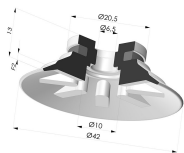

**TECHNICAL INFORMATION**

<b>Arrow :</b>	2 mm
<b>Category :</b>	Plates
<b>Contact lip diameter :</b>	42
<b>Height (in mm) :</b>	28
<b>Horizontal force :</b>	60 N
<b>inner barrel diameter :</b>	G1/4
<b>Number of bellows :</b>	0.5 Bellows
<b>Range :</b>	Suction cup
<b>Series :</b>	90
<b>Shape :</b>	Plate
<b>Vertical force :</b>	30 N

- Color: Translucent
- Matter: Thermoplastic
- Shore Hardness: SH70

**Related products:**

**Flat Suction Cup Series 90, Ø 40 mm**

Product reference: 90 40-- A

**Separable Male Fitting 1/4G**

Product reference: 9M14-2