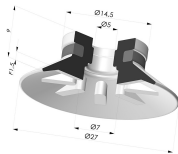

TECHNICAL INFORMATION

Arrow :	1.5 mm
Category :	Plates
Contact lip diameter :	27
Height (in mm) :	18
Horizontal force :	24 N
inner barrel diameter :	M5
Number of bellows :	0.5 Bellows
Range :	Suction cup
Series :	90
Shape :	Plate
Vertical force :	12 N

Variant reference:
90 25NI FM5BD

- Color: Black
 - Matter: Nitrile
- Shore Hardness: SH50

Related products:

Flat Suction Cup Series 90, Ø 25 mm

Product reference: 90 25-- A