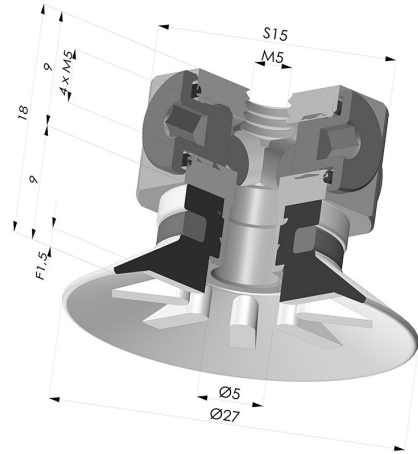

TECHNICAL INFORMATION

Arrow :	1.5 mm
Category :	Plates
Contact lip diameter :	27
Height (in mm) :	18
Horizontal force :	24 N
inner barrel diameter :	M5
Number of bellows :	0.5 Bellows
Range :	Suction cup
Series :	90
Shape :	Plate
Vertical force :	12 N

Variants:

Variant reference:
90 25SL FM5BD

- Color: Red food-grade CE certification
 - Matter: Silicone
 - Shore Hardness: SH60

Variant reference:
90 25SLT FM5BD

- Color: Translucent
 - CE food certified
 - Matter: Silicone
- Shore Hardness: SH60

Variant reference:
90 25NI FM5BD

- Color: Black
 - Matter: Nitrile
- Shore Hardness: SH50

Related products:

Flat Suction Cup Series 90, Ø 25 mm

Product reference: 90 25-- A