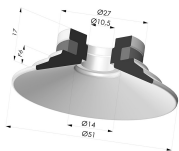

TECHNICAL INFORMATION

Arrow :	6 mm
Category :	Plates
Contact lip diameter :	51 mm
Height (in mm) :	33
Horizontal force :	88 N
inner barrel diameter :	Male G3/8"
Number of bellows :	0.5 Bellows
Range :	Suction cup
Series :	9
Shape :	Plate
Vertical force :	44 N

Variants:

Variant reference:
9 50SL 38D-2

- Color: Red food-grade CE certification
 - Matter: Silicone
 - Shore Hardness: SH60

Variant reference:
9 50SLT 38D-2

- Color: Translucent
 - CE food certified
 - Matter: Silicone
 - Shore Hardness: SH60

Variant reference:
9 50NI 38D-2

- Color: Black
 - Matter: Nitrile
 - Shore Hardness: SH50

Related products:

Flat Suction Cup Series 9, Ø 50 mm

Product reference: 9 50-- A

Separable Male Fitting 3/8G

Product reference: 9G38-2