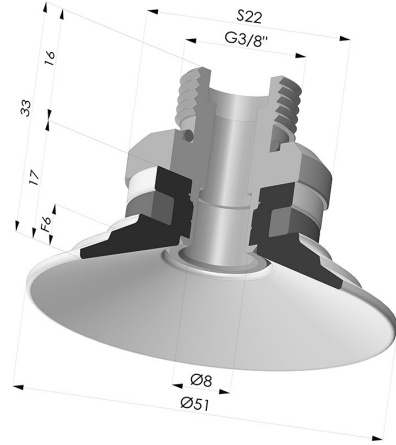

TECHNICAL INFORMATION

Arrow :	6 mm
Category :	Plates
Contact lip diameter :	51 mm
Height (in mm) :	33
Horizontal force :	88 N
inner barrel diameter :	Male G3/8"
Number of bellows :	0.5 Bellows
Range :	Suction cup
Series :	9
Shape :	Plate
Vertical force :	44 N

Variants:

Variant reference:
9 50SL 38D-2

- Color: Red food-grade CE certification
 - Matter: Silicone
 - Shore Hardness: SH60

Variant reference:
9 50SLT 38D-2

- Color: Translucent
 - CE food certified
 - Matter: Silicone
 - Shore Hardness: SH60

Variant reference:
9 50NI 38D-2

- Color: Black
 - Matter: Nitrile
 - Shore Hardness: SH50

Related products:

Flat Suction Cup Series 9, Ø 50 mm

Product reference: 9 50-- A

Separable Male Fitting 3/8G

Product reference: 9G38-2