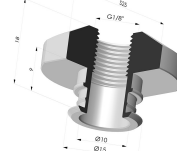

**TECHNICAL INFORMATION**

<b>Arrow :</b>	6 mm
<b>Category :</b>	Plates
<b>Contact lip diameter :</b>	51 mm
<b>Height (in mm) :</b>	26
<b>Horizontal force :</b>	88 N
<b>inner barrel diameter :</b>	Female G1/8"
<b>Number of bellows :</b>	0.5 Bellows
<b>Range :</b>	Suction cup
<b>Series :</b>	9
<b>Shape :</b>	Plate
<b>Vertical force :</b>	44 N

Variant reference:  
**9 50NI 18D-2**

- Color: Black
  - Matter: Nitrile
  - Shore Hardness: SH50

**Related products:**

**Flat Suction Cup Series 9, Ø 50 mm**

Product reference: 9 50-- A

**Separable Female Fitting 1/8G**