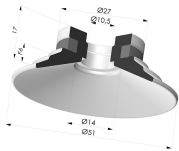

**TECHNICAL INFORMATION**

<b>Arrow :</b>	6 mm
<b>Category :</b>	Plates
<b>Contact lip diameter :</b>	51 mm
<b>Height (in mm) :</b>	26
<b>Horizontal force :</b>	88 N
<b>inner barrel diameter :</b>	Female G1/8"
<b>Number of bellows :</b>	0.5 Bellows
<b>Range :</b>	Suction cup
<b>Series :</b>	9
<b>Shape :</b>	Plate
<b>Vertical force :</b>	44 N

**Variants:**

Variant reference:  
**9 50SL 18D-2**

- Color: Red food-grade CE certification
  - Matter: Silicone
  - Shore Hardness: SH60

Variant reference:  
**9 50SLT 18D-2**

- Color: Translucent
  - CE food certified
  - Matter: Silicone
  - Shore Hardness: SH60

Variant reference:  
**9 50NI 18D-2**

- Color: Black
  - Matter: Nitrile
  - Shore Hardness: SH50

**Related products:**

**Flat Suction Cup Series 9, Ø 50 mm**

Product reference: 9 50-- A

**Separable Female Fitting 1/8G**