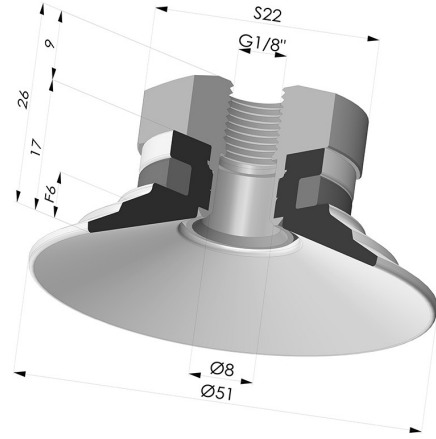

**TECHNICAL INFORMATION**

<b>Arrow :</b>	6 mm
<b>Category :</b>	Plates
<b>Contact lip diameter :</b>	51 mm
<b>Height (in mm) :</b>	26
<b>Horizontal force :</b>	88 N
<b>inner barrel diameter :</b>	Female G1/8"
<b>Number of bellows :</b>	0.5 Bellows
<b>Range :</b>	Suction cup
<b>Series :</b>	9
<b>Shape :</b>	Plate
<b>Vertical force :</b>	44 N

**Variants:**

Variant reference:  
**9 50SL 18D-2**

- Color: Red food-grade CE certification
  - Matter: Silicone
  - Shore Hardness: SH60

Variant reference:  
**9 50SLT 18D-2**

- Color: Translucent
  - CE food certified
  - Matter: Silicone
  - Shore Hardness: SH60

Variant reference:  
**9 50NI 18D-2**

- Color: Black
  - Matter: Nitrile
  - Shore Hardness: SH50

**Related products:**

**Flat Suction Cup Series 9, Ø 50 mm**

Product reference: 9 50-- A

**Separable Female Fitting 1/8G**