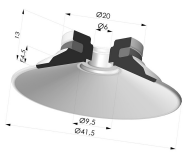

TECHNICAL INFORMATION

Arrow :	4.5 mm
Category :	Plates
Contact lip diameter :	41.5 mm
Height (in mm) :	21
Horizontal force :	57.5 N
inner barrel diameter :	Female G1/8"
Number of bellows :	0.5 Bellows
Range :	Suction cup
Series :	9
Shape :	Plate
Vertical force :	29 N

Variants:

Variant reference:
9 40SL 18D-2-F

- Color: Red food-grade CE certification
 - Matter: Silicone
 - Shore Hardness: SH60

Variant reference:
9 40SLT 18D-2-F

- Color: Translucent
 - CE food certified
 - Matter: Silicone
- Shore Hardness: SH60

Variant reference:
9 40NI 18D-2-F

- Color: Black
 - Matter: Nitrile
- Shore Hardness: SH50

Related products:

Flat Suction Cup Series 9, Ø 40 mm

Product reference: 9 40-- A

Separable Female Fitting 1/8G - with Filter