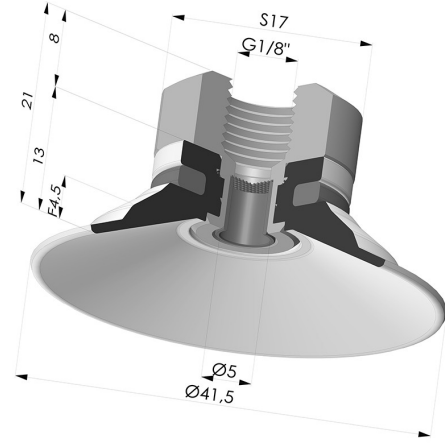

TECHNICAL INFORMATION

Arrow :	4.5 mm
Category :	Plates
Contact lip diameter :	41.5 mm
Height (in mm) :	21
Horizontal force :	57.5 N
inner barrel diameter :	Female G1/8"
Number of bellows :	0.5 Bellows
Range :	Suction cup
Series :	9
Shape :	Plate
Vertical force :	29 N

Variants:

Variant reference:
9 40SL 18D-2-F

- Color: Red food-grade CE certification
 - Matter: Silicone
 - Shore Hardness: SH60

Variant reference:
9 40SLT 18D-2-F

- Color: Translucent
 - CE food certified
 - Matter: Silicone
- Shore Hardness: SH60

Variant reference:
9 40NI 18D-2-F

- Color: Black
 - Matter: Nitrile
- Shore Hardness: SH50

Related products:

Flat Suction Cup Series 9, Ø 40 mm

Product reference: 9 40-- A

Separable Female Fitting 1/8G - with Filter