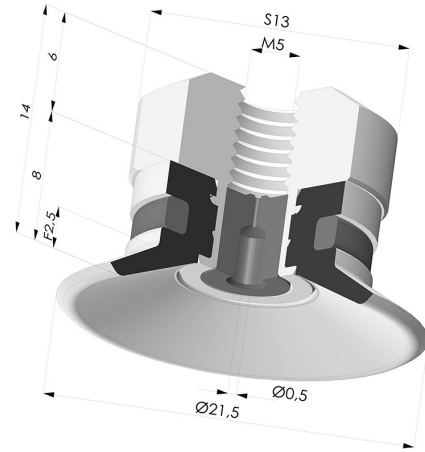

TECHNICAL INFORMATION

Arrow :	2.5 mm
Category :	Plates
Contact lip diameter :	21.5 mm
Height (in mm) :	14
Horizontal force :	14 N
inner barrel diameter :	M5
Number of bellows :	0.5 Bellows
Range :	Suction cup
Series :	9
Shape :	Plate
Vertical force :	7 N

Variants:

Variant reference:
9 20SL FM5GIC

- Color: Red food-grade CE certification
 - Matter: Silicone
 - Shore Hardness: SH60

Variant reference:
9 20SLT FM5GIC

- Color: Translucent
 - CE food certified
 - Matter: Silicone
- Shore Hardness: SH60

Variant reference:
9 20NI FM5GIC

- Color: Black
 - Matter: Nitrile
- Shore Hardness: SH50

Related products:

Flat Suction Cup Series 9, Ø 21.5 mm
 Product reference: 9 20-- A

Separable Female Fitting M5 - with Spray Nozzle
 Product reference: 9PM5-2-GIC