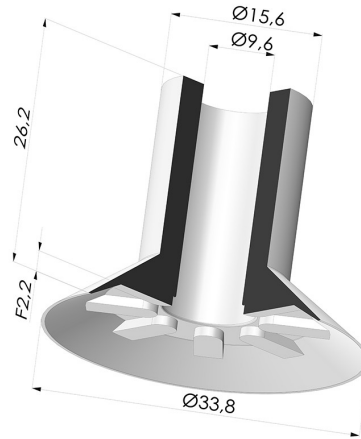

**TECHNICAL INFORMATION**

<b>Arrow :</b>	2.2 mm
<b>Category :</b>	Plates
<b>Contact lip diameter :</b>	33.8 mm
<b>Height (in mm) :</b>	26.2
<b>Horizontal force :</b>	40 N
<b>inner barrel diameter :</b>	9.6 mm
<b>Number of bellows :</b>	0.5 Bellows
<b>Range :</b>	Suction cup
<b>Series :</b>	VCP
<b>Shape :</b>	Plate
<b>Vertical force :</b>	20 N

**Variants:**

Variant reference:

**VCP 33B**

- Color: Blue
- Matter: Vinyl
- Shore Hardness: SH50