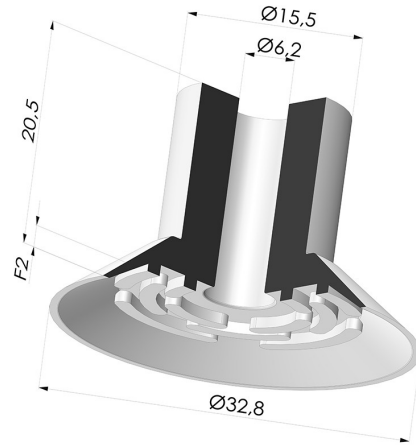

TECHNICAL INFORMATION

Arrow :	32.8 mm
Category :	Plates
Contact lip diameter :	32.8 mm
Height (in mm) :	20.5
Horizontal force :	38.5 N
inner barrel diameter :	6.2 mm
Number of bellows :	0.5 Bellows
Range :	Suction cup
Series :	VCP
Shape :	Plate
Top diameter :	6.2 mm
Vertical force :	19.2 N

Variants:

Variant reference:

VCP 32A

- Color: Blue
- Matter: Vinyl
- Shore Hardness: SH50

Related products:

Separable Female Fitting G1/8"

Product reference: F18C12L22.5

Separable Male Fitting G1/8"

Product reference: M18C12L22.5

Separable Male Fitting M5

Product reference: M5C12