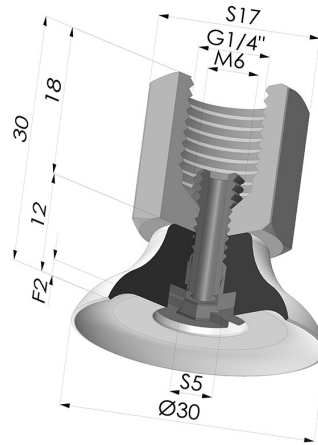

TECHNICAL INFORMATION

Arrow :	2 mm
Category :	Plates
Contact lip diameter :	30 mm
Height (in mm) :	30
Horizontal force :	32 N
inner barrel diameter :	Female G1/4"
Number of bellows :	0.5 Bellows
Outer diameter :	30 mm
Range :	Suction cup
Series :	PFTF
Shape :	Plate
Vertical force :	16 N

Variants:

Variant reference:

PFTF 30NI 1/4

- Color: Black
- Matter: Nitrile
- Shore Hardness: SH50

Variant reference:

PFTF 30SLT 1/4

- Color: Translucent
- CE food certified
- Matter: Silicone
- Shore Hardness: SH60