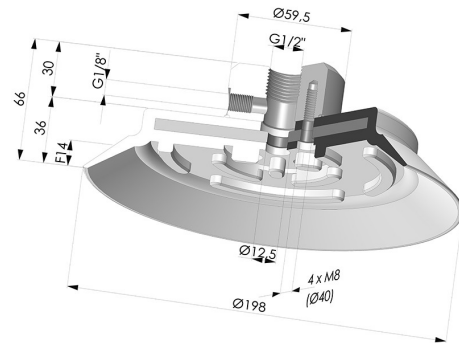

**TECHNICAL INFORMATION**

<b>Arrow :</b>	14 mm
<b>Category :</b>	Plates
<b>Contact lip diameter :</b>	198 mm
<b>Height (in mm) :</b>	66
<b>Horizontal force :</b>	1399 N
<b>inner barrel diameter :</b>	Female G1/2"
<b>Number of bellows :</b>	0.5 Bellows
<b>Outer diameter :</b>	198 mm
<b>Range :</b>	Suction cup
<b>Series :</b>	PFTF
<b>Shape :</b>	Plate
<b>Top diameter :</b>	Female G1/2"
<b>Vertical force :</b>	699 N

**Variants:**

Variant reference:

**PFTF 200NI 1/2**

- Color: Black
- Matter: Nitrile
- Shore Hardness: SH50