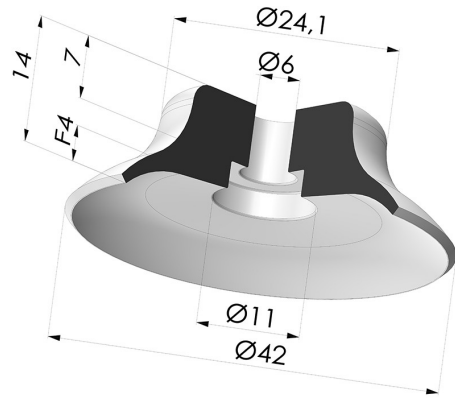

TECHNICAL INFORMATION

Arrow :	4 mm
Category :	Plates
Contact lip diameter :	42 mm
Height (in mm) :	14
Horizontal force :	65 N
inner barrel diameter :	6 mm
Number of bellows :	0.5 Bellows
Range :	Suction cup
Series :	PFG
Shape :	Plate
Vertical force :	33 N

Variants:

- Variant reference:
PFG 40SLT A
- Color: Translucent
 - CE food certified
 - Matter: Silicone
 - Shore Hardness: SH60

- Variant reference:
PFG 40UR A
- Color: Blue
 - Matter: Urethane
 - Shore Hardness: SH60

- Variant reference:
PFG 40NI A
- Color: Black
 - Matter: Nitrile
 - Shore Hardness: SH50

Related products:

**Separable Female Fitting
 1/4G**

Product reference: FTF 20B
 G1/4

**Separable Female Fitting
 1/8G**

Product reference: FTF 20B
 G1/8

**Separable Male Fitting
 1/4G**

Product reference: FTM 20B
 G1/4

**Separable Male Fitting
 1/8G**

Product reference: FTM 20B
 G1/8