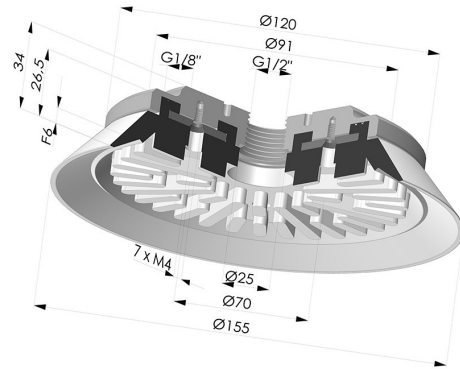

TECHNICAL INFORMATION

Arrow :	6 mm
Category :	Plates
Contact lip diameter :	155 mm
Height (in mm) :	34
Horizontal force :	820 N
inner barrel diameter :	Female G1/2"
Number of bellows :	0.5 Bellows
Range :	Suction cup
Series :	90
Shape :	Plate
Vertical force :	410 N

Variants:

Variant reference:

90 150NI F12

- Color: Black
- Matter: Nitrile
- Shore Hardness: SH50

Related products:

Flat Suction Cup Series 90, Ø 150 mm

Product reference: 90 150-- A

Crimped Female Fitting 1/2G

Product reference: 9TTG12A