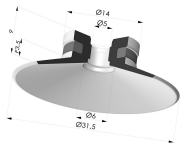

**TECHNICAL INFORMATION**

<b>Arrow :</b>	3.5 mm
<b>Category :</b>	Plates
<b>Contact lip diameter :</b>	31.5 mm
<b>Height (in mm) :</b>	19
<b>Horizontal force :</b>	32 N
<b>inner barrel diameter :</b>	Male G1/8"
<b>Number of bellows :</b>	0.5 Bellows
<b>Range :</b>	Suction cup
<b>Series :</b>	9
<b>Shape :</b>	Plate
<b>Vertical force :</b>	16 N

**Variants:**

Variant reference:

**9 30NI M18D**

- Color: Black
- Matter: Nitrile
- Shore Hardness: SH50

**Related products:**

**Flat Suction Cup Series 9, Ø 30 mm**

Product reference: 9 30-- A

**Separable Male Fitting G1/8"**