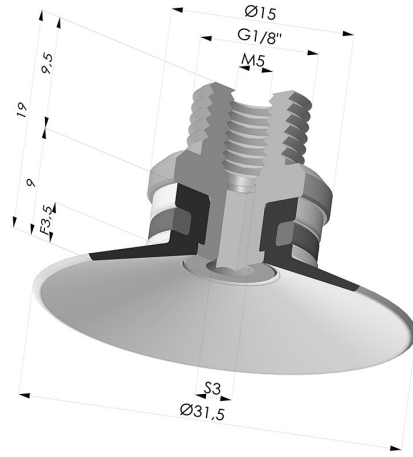

**TECHNICAL INFORMATION**

<b>Arrow :</b>	3.5 mm
<b>Category :</b>	Plates
<b>Contact lip diameter :</b>	31.5 mm
<b>Height (in mm) :</b>	19
<b>Horizontal force :</b>	32 N
<b>inner barrel diameter :</b>	Male G1/8"
<b>Number of bellows :</b>	0.5 Bellows
<b>Range :</b>	Suction cup
<b>Series :</b>	9
<b>Shape :</b>	Plate
<b>Vertical force :</b>	16 N

**Variants:**

Variant reference:

**9 30NI M18D**

- Color: Black
- Matter: Nitrile
- Shore Hardness: SH50

**Related products:**

**Flat Suction Cup Series 9, Ø 30 mm**

Product reference: 9 30-- A

**Separable Male Fitting G1/8"**

Product reference: 9P18