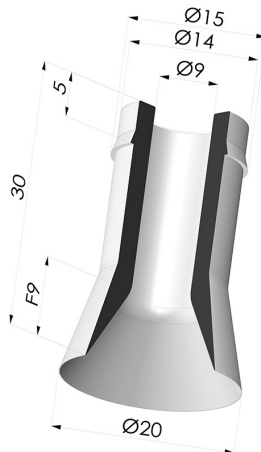

TECHNICAL INFORMATION

Arrow :	9 mm
Category :	Plates
Contact lip diameter :	20 mm
Height (in mm) :	30
Horizontal force :	14 N
inner barrel diameter :	9 mm
Number of bellows :	0.5 Bellows
Range :	Suction cup
Series :	70P
Shape :	Plate
Top diameter :	9 mm
Vertical force :	7 N

Variants:

Variant reference:

70P 20SLT A

- Color: Translucent
- CE food certified
- Matter: Silicone
- Shore Hardness: SH40