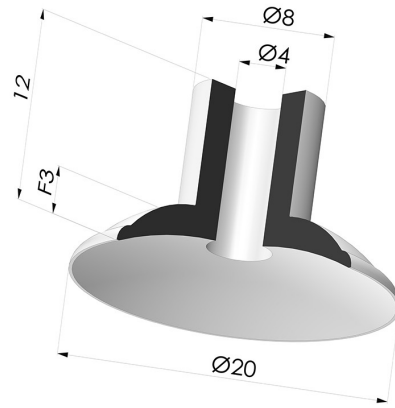

TECHNICAL INFORMATION

Arrow :	3mm
Category :	Plates
Contact lip diameter :	20 mm
Height (in mm) :	12
Horizontal force :	14.28 N
inner barrel diameter :	4 mm
Number of bellows :	0.5 Bellows
Range :	Suction cup
Series :	5
Shape :	Plate
Vertical force :	7.14 N

Variants:

Variant reference:
5 20SLB A

- Color: White
- FDA and CE food-grade certified
- Matter: Silicone
- Shore Hardness: SH40

Variant reference:
5 20CN A

- Color: Brown FDA food certified
- Matter: Natural rubber
- Shore Hardness: SH40

Variant reference:
5 20NI A

- Color: Black
- Matter: Nitrile
- Shore Hardness: SH50

Variant reference:
5 20SLT A

- Color: Translucent
- CE food certified
- Matter: Silicone
- Shore Hardness: SH60

Related products:

Separable Male Fitting M5
 Product reference: 9MM5

Separable Female Fitting G1/8"
 Product reference: F18C12L20

Separable Male Fitting G1/8"
 Product reference: M18C12L20

Screw M4 - Head Ø 8 mm - L 16.5 mm
 Product reference: M4T8L16.5