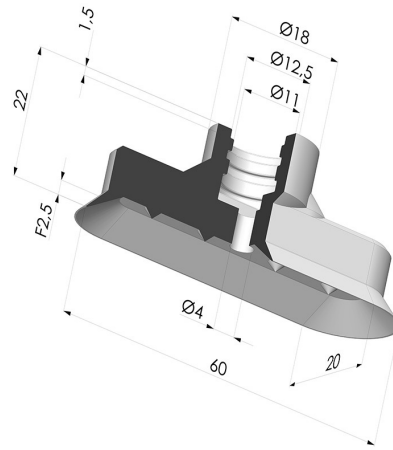

TECHNICAL INFORMATION

Arrow :	2.5 mm
Category :	Oblong
Height (in mm) :	22
Horizontal force :	50.66 N
inner barrel diameter :	11 mm
Length :	60 mm
Mass :	9.6 g
Number of bellows :	0.5 Bellows
Range :	Suction cup
Series :	4V
Shape :	Oblong
Vertical force :	25.33 N
Volume :	2.94 cm ³
Width :	20 mm

Variants:

Variant reference:

4V 60NI A

- Color: Black
- Matter: Nitrile
- Shore Hardness: SH70

Variant reference:

4V 60SLT A

- Color: Translucent
- CE food certified
- Matter: Silicone
- Shore Hardness: SH60

Variant reference:

4V 60MNT A

- Color: Bordeaux
- Matter: Non-staining material for plastics processing
- Shore Hardness: SH60

Related products:

**Separable Female Fitting
1/4G**

Product reference: F14C

**Separable Male Fitting
G1/4"**

Product reference: M14C

Clamp Ø 15-18 mm

Product reference: CO 1518

**Separable Male Fitting
G1/8"**

Product reference: M18C