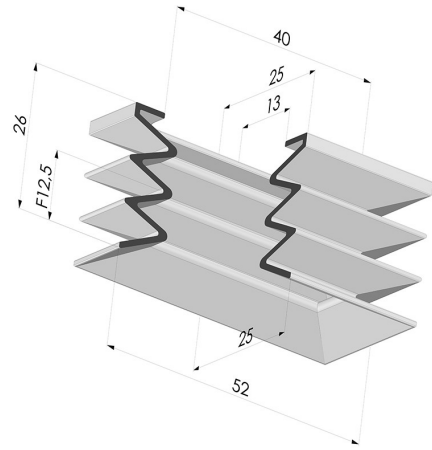

TECHNICAL INFORMATION

Arrow :	12.5 mm
Category :	Rectangular
Height (in mm) :	26
Horizontal force :	58 N
inner barrel diameter :	40x13
Length :	52
Mass :	7.9 g
Number of bellows :	2.5 Bellows
Range :	Suction cup
Series :	4P
Shape :	Rectangular
Vertical force :	29 N
Volume :	14.15 cm ³
Width :	25

Variants:

Variant reference:
4P52 25 26SLT A

- Color: Translucent
- CE food certified
- Matter: Silicone
- Shore Hardness: SH60

Variant reference:
4P52 25 26 CN A

- Color: Brown
- Matter: Natural rubber
- Shore Hardness: SH70