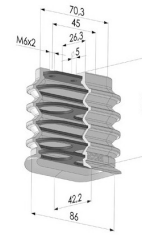

TECHNICAL INFORMATION

Arrow :	25 mm
Category :	Oblong
Height (in mm) :	77.5
Horizontal force :	67.43 N
inner barrel diameter :	7/2x5 mm
Length :	86 mm
Number of bellows :	4.5 Bellows
Range :	Suction cup
Series :	4BO
Shape :	Oblong 4.5 Bellows
Vertical force :	33.72 N
Volume :	126.35 cm ³
Width :	42 mm

Variants:

Variant reference:

4BO 86NI RF

- Color: Black
- Matter: Nitrile
- Shore Hardness: SH50

Related products:

**Oblong Suction Cup
 4.5 Folds Series
 4BO, 86x42 mm**

Product reference: 4BO
 86NI A

**Oblong Suction Cup
 4.5 Folds Series
 4BO, 86x42 mm -
 Check valve**

Product reference: 4BO
 86-- RF PAL

**Suction Cup 4BO
 Bellows
 Reinforcement
 62.5x20 mm**

Product reference:
 RENF FIX 4BO

**Suction Cup 4BO
 Reinforcement
 Sealing Lip 72x28
 mm**

Product reference:
 RENF LEV 4BO --

**Suction Cup 4BO
 Bellows
 Reinforcement
 78x34 mm**

Product reference:
 RENF 4BO --

**Suction Cup 4BO
 Bellows
 Reinforcement
 78x34 mm Open**

Product reference:
 RENF 4BO - 2 --