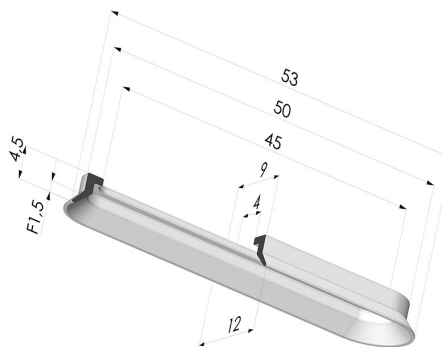

TECHNICAL INFORMATION

Arrow :	1.5 mm
Category :	Oblong
Height (in mm) :	4.5
Horizontal force :	25.5 N
inner barrel diameter :	45x4 mm
Length :	53 mm
Mass :	0.76 g
Number of bellows :	0.5 Bellows
Range :	Suction cup
Series :	4
Shape :	Oblong
Vertical force :	13 N
Volume :	1.29 cm ³
Width :	12 mm

Variants:

Variant reference:
40A 55CN A

- Color: Brown FDA food certified
 - Matter: Natural rubber
 - Shore Hardness: SH35

Variant reference:
40A 55SLT A

- Color: Translucent
 - CE food certified
 - Matter: Silicone
- Shore Hardness: SH60

Variant reference:
40A 55NI A

- Color: Black
 - Matter: Nitrile
- Shore Hardness: SH50