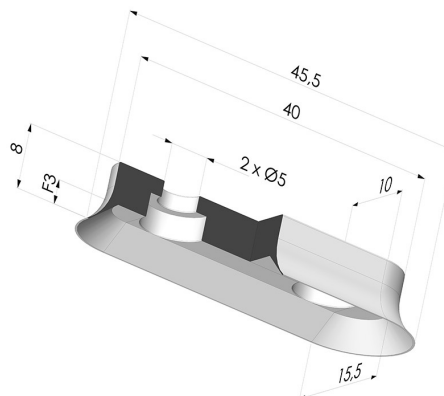

TECHNICAL INFORMATION

Arrow :	3 mm
Category :	Oblong
Color :	Black
Contact lip diameter :	45.5 x 15.5 mm
Height (in mm) :	7.8
Horizontal force :	29.72 N
inner barrel diameter :	2x5 mm
Length :	45.5 mm
Mass :	1.90 g
Matter :	Nitrile
Number of bellows :	0.5 Bellows
Range :	Suction cup
Series :	4
Shape :	Oblong
Vertical force :	14.86 N
Volume :	1.36 cm ³
Width :	15.5 mm

Variants:

Variant reference:

4 45.5NI A

- Color: Black
- Matter: Nitrile
- Shore Hardness: SH50

Variant reference:

4 45.5SLT A

- Color: Translucent
- CE food certified
- Matter: Silicone
- Shore Hardness: SH60

Related products:

Screw M5 - Head Ø 8 mm - L 9 mm

Product reference: SCR 15 M5M