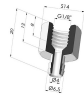

**TECHNICAL INFORMATION**

- Arrow** : 2.5 mm  
**Category** : With bellows  
**Contact lip diameter** : 9 mm  
**Height (in mm)** : 12.5  
**Horizontal force** : 3 N  
**inner barrel diameter** : 4 mm  
**Mass** : 0.70 g  
**Number of bellows** : 1.5 Bellows  
**Range** : Suction cup  
**Series** : 1  
**Shape** : 1.5 Bellows  
**Vertical force** : 1.5 N  
**Volume cm<sup>3</sup>** : 0.1

**Separable Male Fitting G1/4"**

Product reference: C

**Separable Female Fitting G1/8"**

Product reference: F

**Adaptor - Female G1/4" - Female M6**

Product reference: F14F6

**Adaptor - Female 1/8G - Female M6**

Product reference: F18F6

**Separable Male Fitting G1/8"**

Product reference: G

**Adaptor - Male 1/4G - Female M6**

Product reference: M14F6

**Adaptor - Male 1/8G - Female M6**

Product reference: M18F6

**Separable Male Fitting M5**