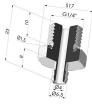

**TECHNICAL INFORMATION**

- Arrow** : 2.5 mm  
**Category** : With bellows  
**Contact lip diameter** : 9 mm  
**Height (in mm)** : 12.5  
**Horizontal force** : 3 N  
**inner barrel diameter** : 4 mm  
**Mass** : 0.70 g  
**Number of bellows** : 1.5 Bellows  
**Range** : Suction cup  
**Series** : 1  
**Shape** : 1.5 Bellows  
**Vertical force** : 1.5 N  
**Volume cm<sup>3</sup>** : 0.1

**Separable Male Fitting G1/4"**

Product reference: C

**Separable Female Fitting G1/8"**

Product reference: F

**Adaptor - Female G1/4" - Female M6**

Product reference: F14F6

**Adaptor - Female 1/8G - Female M6**

Product reference: F18F6

**Separable Male Fitting G1/8"**

Product reference: G

**Adaptor - Male 1/4G - Female M6**

Product reference: M14F6

**Adaptor - Male 1/8G - Female M6**

Product reference: M18F6

**Separable Male Fitting M5**