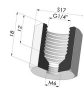

**TECHNICAL INFORMATION**

- Arrow** : 2.5 mm  
**Category** : With bellows  
**Contact lip diameter** : 9 mm  
**Height (in mm)** : 12.5  
**Horizontal force** : 3 N  
**inner barrel diameter** : 4 mm  
**Mass** : 0.70 g  
**Number of bellows** : 1.5 Bellows  
**Range** : Suction cup  
**Series** : 1  
**Shape** : 1.5 Bellows  
**Vertical force** : 1.5 N  
**Volume cm<sup>3</sup>** : 0.1

**Separable Male Fitting G1/4"**

Product reference: C

**Separable Female Fitting G1/8"**

Product reference: F

**Adaptor - Female G1/4" - Female M6**

Product reference: F14F6

**Adaptor - Female 1/8G - Female M6**

Product reference: F18F6

**Separable Male Fitting G1/8"**

Product reference: G

**Adaptor - Male 1/4G - Female M6**

Product reference: M14F6

**Adaptor - Male 1/8G - Female M6**

Product reference: M18F6

**Separable Male Fitting M5**