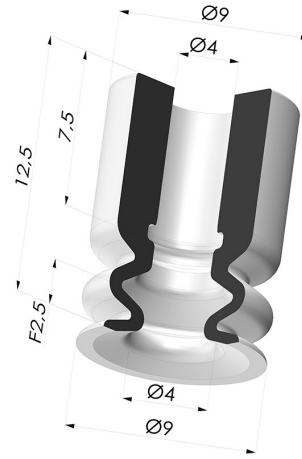

**TECHNICAL INFORMATION**

- Arrow** : 2.5 mm  
**Category** : With bellows  
**Contact lip diameter** : 9 mm  
**Height (in mm)** : 12.5  
**Horizontal force** : 3 N  
**inner barrel diameter** : 4 mm  
**Mass** : 0.70 g  
**Number of bellows** : 1.5 Bellows  
**Range** : Suction cup  
**Series** : 1  
**Shape** : 1.5 Bellows  
**Vertical force** : 1.5 N  
**Volume cm<sup>3</sup>** : 0.1

Variant reference:  
**1 09SL A**

- Color: Red food-grade CE certification
- Matter: Silicone
- Shore Hardness: SH60

Variant reference:  
**1 09SLT A**

- Color: Translucent
- CE food certified
- Matter: Silicone
- Shore Hardness: SH60

Variant reference:  
**1 09NI A**

- Color: Black
- Matter: Nitrile
- Shore Hardness: SH50

Variant reference:  
**1 09NR A**

- Color: Gray
- Matter: Natural rubber
- Shore Hardness: SH50

**Related products:**

**Separable Male Fitting G1/4"**

Product reference: C

**Separable Female Fitting G1/8"**

Product reference: F

**Adaptor - Female G1/4" - Female M6**

Product reference: F14F6

**Adaptor - Female 1/8G - Female M6**