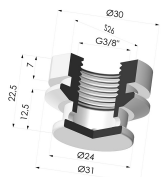

**TECHNICAL INFORMATION**

- Arrow :** 6.5 mm  
**Category :** Plates  
**Contact lip diameter :** 46 mm  
**Height (in mm) :** 23  
**inner barrel diameter :** 20 mm  
**Number of bellows :** 0.5 Bellows  
**Range :** Suction cup  
**Series :** 7  
**Shape :** Plate

Variant reference:  
**7FP 45NI A**

- Color: Black
- Matter: Nitrile
- Shore Hardness: SH50

**Related products:**

**Detachable fitting female G3/8"**

Product reference: 7FP 60 INS F38