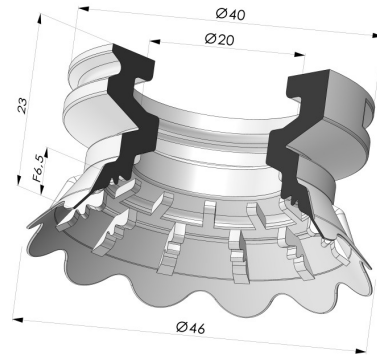

**TECHNICAL INFORMATION**

- Arrow :** 6.5 mm  
**Category :** Plates  
**Contact lip diameter :** 46 mm  
**Height (in mm) :** 23  
**inner barrel diameter :** 20 mm  
**Number of bellows :** 0.5 Bellows  
**Range :** Suction cup  
**Series :** 7  
**Shape :** Plate

**Variants:**

Variant reference:  
**7FP 45SLBLEU A**

- Color: Blue food-grade CE certification
- Matter: Silicone
- Shore Hardness: SH60

Variant reference:  
**7FP 45NR A**

- Color: Gray
- Matter: Natural rubber
- Shore Hardness: SH50

Variant reference:  
**7FP 45NI A**

- Color: Black
- Matter: Nitrile
- Shore Hardness: SH50

**Related products:**

**Detachable fitting female G3/8"**

Product reference: 7FP 60 INS F38