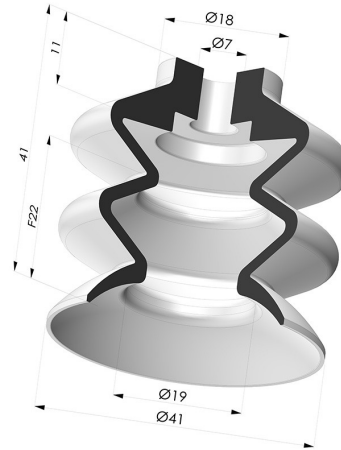

**TECHNICAL INFORMATION**

<b>Arrow :</b>	22 mm
<b>Category :</b>	With bellows
<b>Contact lip diameter :</b>	41 mm
<b>Height (in mm) :</b>	41
<b>Horizontal force :</b>	56.5 N
<b>inner barrel diameter :</b>	7 mm
<b>Mass :</b>	18.5 g
<b>Number of bellows :</b>	2.5 Bellows
<b>Range :</b>	Suction cup
<b>Series :</b>	2
<b>Shape :</b>	2.5 Bellows
<b>Vertical force :</b>	28 N

**Variants:**

- Variant reference:  
**2 41SLBRIQUE A SPH41**
- Color: Brick red
  - Matter: Silicone
  - Shore Hardness: SH60