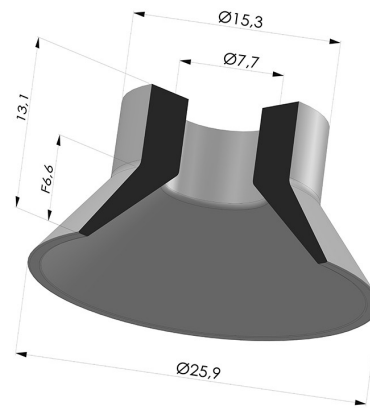

TECHNICAL INFORMATION

Arrow :	7 mm
Category :	Plates
Contact lip diameter :	25.9 mm
Height (in mm) :	13
Horizontal force :	22 N
inner barrel diameter :	7.7 mm
Number of bellows :	0.5 Bellows
Range :	Suction cup
Series :	VCP
Shape :	Plate
Vertical force :	11 N

Variants:

Variant reference:

VCP 26A

- Color: Blue
- Matter: Vinyl
- Shore Hardness: SH50