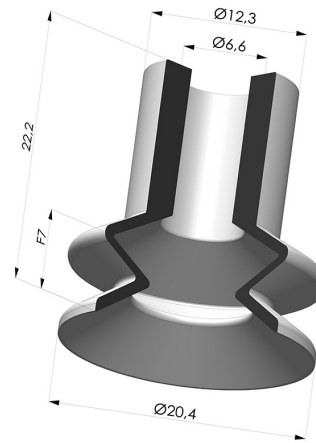

TECHNICAL INFORMATION

Arrow :	7 mm
Category :	With bellows
Contact lip diameter :	20 mm
Height (in mm) :	22
Horizontal force :	14 N
inner barrel diameter :	6.6 mm
Number of bellows :	1.5 Bellows
Range :	Suction cup
Series :	VCS 1
Shape :	1.5 Bellows
Top diameter :	7 mm
Vertical force :	7 N

Variants:

Variant reference:

VCS 1 20A SLT

- Color: Translucent
- CE food certified
- Matter: Silicone
- Shore Hardness: SH40