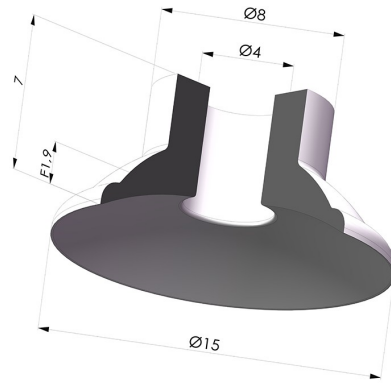

TECHNICAL INFORMATION

Arrow :	1.9 mm
Category :	Plates
Contact lip diameter :	15 mm
Height (in mm) :	7
Horizontal force :	8.03 N
inner barrel diameter :	4 mm
Number of bellows :	0.5 Bellows
Outer diameter :	15 mm
Range :	Suction cup
Series :	5
Shape :	Plate
Vertical force :	4.02 N

Variants:

Variant reference:

5 15-2SLB A

- Color: White
- FDA and CE food-grade certified
- Matter: Silicone
- Shore Hardness: SH40

Related products:

Separable Male Fitting M5

Product reference: 9MM5

Separable Female Fitting G1/8"

Product reference: F18C12L20

Separable Male Fitting G1/8"

Product reference: M18C12L20

Screw M4 - Head Ø 8 mm - L 16.5 mm

Product reference: M4T8L16.5