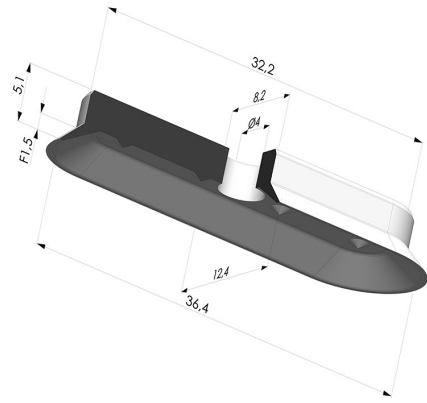

**TECHNICAL INFORMATION**

<b>Arrow :</b>	1.5 mm
<b>Category :</b>	Oblong
<b>Height (in mm) :</b>	5
<b>Horizontal force :</b>	18.24 N
<b>inner barrel diameter :</b>	4 mm
<b>Length :</b>	36 mm
<b>Number of bellows :</b>	0.5 Bellows
<b>Range :</b>	Suction cup
<b>Series :</b>	4V
<b>Shape :</b>	Oblong
<b>Vertical force :</b>	9.12 N
<b>Width :</b>	12 mm

**Variants:**

Variant reference:

**4V 36-2SLT A**

- Color: Translucent
- CE food certified
- Matter: Silicone
- Shore Hardness: SH60