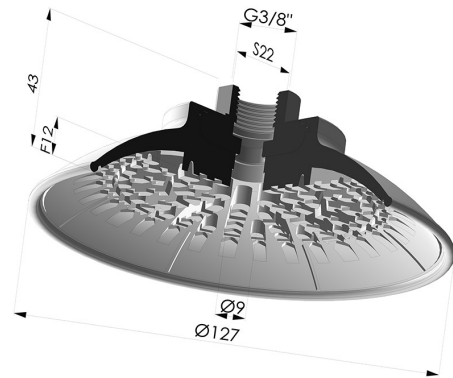

TECHNICAL INFORMATION

Arrow :	12 mm
Category :	Plates
Contact lip diameter :	127 mm
Height (in mm) :	43
Horizontal force :	550 N
inner barrel diameter :	Female G3/8"
Number of bellows :	0.5 Bellows
Outer diameter :	127 mm
Range :	Suction cup
Series :	7R
Shape :	Plate
Vertical force :	274N

Variants:

Variant reference:

7R 125NI F38

- Color: Black
- Matter: Nitrile
- Shore Hardness: SH70