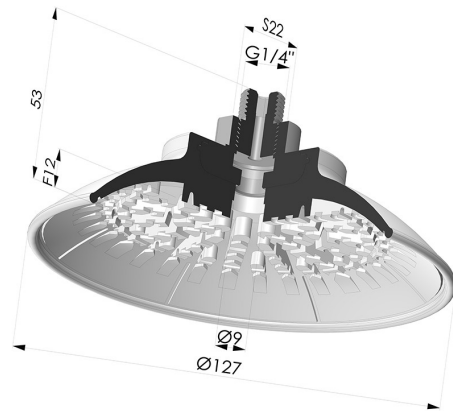

TECHNICAL INFORMATION

Arrow :	12 mm
Category :	Plates
Contact lip diameter :	127 mm
Height (in mm) :	53
Horizontal force :	550 N
inner barrel diameter :	Male G1/4"
Number of bellows :	0.5 Bellows
Outer diameter :	127 mm
Range :	Suction cup
Series :	7R
Shape :	Plate
Vertical force :	274N

Variants:

Variant reference:

7R 125NI M14

- Color: Black
- Matter: Nitrile
- Shore Hardness: SH70