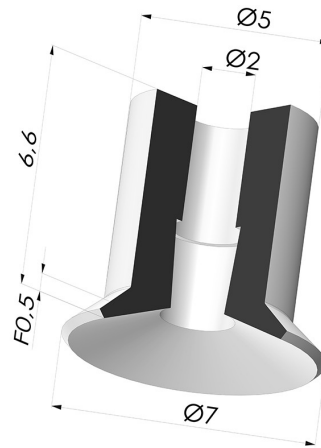

TECHNICAL INFORMATION

Arrow :	0.5 mm
Category :	Plates
Contact lip diameter :	7 mm
Height (in mm) :	6.5
Horizontal force :	1.75 N
inner barrel diameter :	2 mm
Number of bellows :	0.5 Bellows
Outer diameter :	7 mm
Range :	Suction cup
Series :	5
Shape :	Plate
Vertical force :	0.87 N

Variants:

Variant reference:

5 07NI A

- Color: Black
- Matter: Nitrile
- Shore Hardness: SH50

Variant reference:

5 07SLT A

- Color: Translucent
- CE food certified
- Matter: Silicone
- Shore Hardness: SH40

Related products:

Separable Male Fitting M5

Product reference: 9MM5