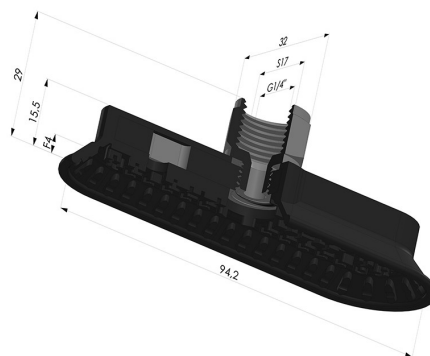

TECHNICAL INFORMATION

Arrow :	4mm
Category :	Oblong
Height (in mm) :	29
Horizontal force :	107N
inner barrel diameter :	Female G1/4"
Length :	95mm
Number of bellows :	0.5 Bellows
Range :	Suction cup
Series :	4OF
Shape :	Oblong
Vertical force :	54N
Width :	32mm

Variants:

Variant reference:

4OF 90NI F14

- Matter: Nitrile
- Shore Hardness: SH70