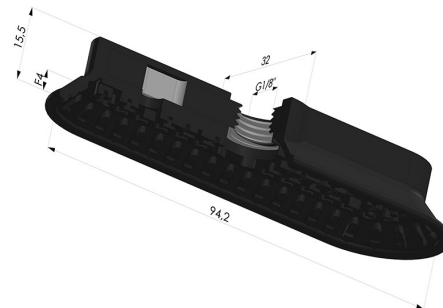

TECHNICAL INFORMATION

Arrow :	4mm
Category :	Oblong
Height (in mm) :	15.5
Horizontal force :	107N
inner barrel diameter :	Female G1/8"
Length :	94
Number of bellows :	0.5 Bellows
Range :	Suction cup
Series :	4OF
Shape :	Oblong
Vertical force :	54N
Width :	32mm

Variants:

Variant reference:

4OF 90NI A

- Matter: Nitrile
- Shore Hardness: SH70