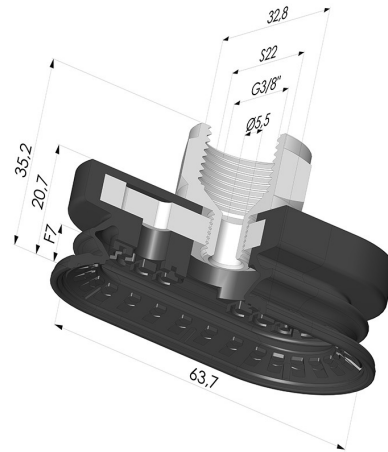

TECHNICAL INFORMATION

Arrow :	7mm
Category :	Oblong
Height (in mm) :	35.2
Horizontal force :	78N
inner barrel diameter :	Female G3/8"
Length :	63
Number of bellows :	1.5 Bellows
Range :	Suction cup
Series :	4R
Shape :	Oblong 1.5 Bellows
Vertical force :	39N
Width :	32.8 mm

Variants:

Variant reference:

4R 62NR F38

- Color: Black
- Matter: Natural rubber
- Shore Hardness: SH70

Variant reference:

4R 62NI F38

- Color: Black
- Matter: Nitrile
- Shore Hardness: SH70