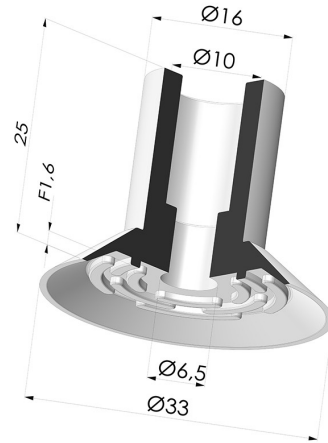

TECHNICAL INFORMATION

Arrow :	1.6 mm
Category :	Plates
Contact lip diameter :	33 mm
Height (in mm) :	25
Horizontal force :	39 N
inner barrel diameter :	10 mm
Number of bellows :	0.5 Bellows
Range :	Suction cup
Series :	VCP
Shape :	Plate
Top diameter :	16 mm
Vertical force :	20 N

Variants:

Variant reference:

VCP 33C

- Color: Blue
- Matter: Vinyl
- Shore Hardness: SH50