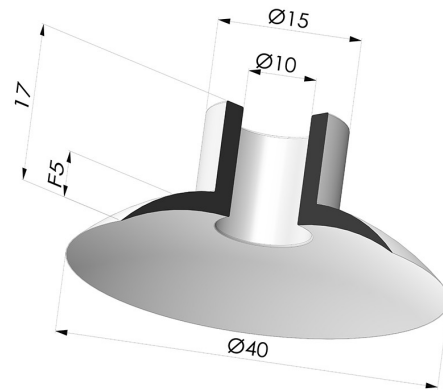

TECHNICAL INFORMATION

Arrow :	5mm
Category :	Plates
Contact lip diameter :	39 mm
Height (in mm) :	16
Horizontal force :	57.11 N
inner barrel diameter :	10 mm
Number of bellows :	0.5 Bellows
Range :	Suction cup
Series :	5
Shape :	Plate
Vertical force :	28.55 N

Variants:

Variant reference:
5V 40SLT A

- Color: Translucent
- CE food certified
- Matter: Silicone
- Shore Hardness: SH60

Variant reference:
5V 40NI A

- Color: Black
- Matter: Nitrile
- Shore Hardness: SH50

Related products:

Separable Male Fitting G1/4"

Product reference: M14C17L32