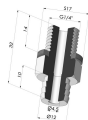

TECHNICAL INFORMATION

Arrow :	5mm
Category :	Plates
Contact lip diameter :	39 mm
Height (in mm) :	16
Horizontal force :	57.11 N
inner barrel diameter :	10 mm
Number of bellows :	0.5 Bellows
Range :	Suction cup
Series :	5
Shape :	Plate
Vertical force :	28.55 N

Related products:

Separable Male Fitting G1/4"

Product reference: M14C17L32