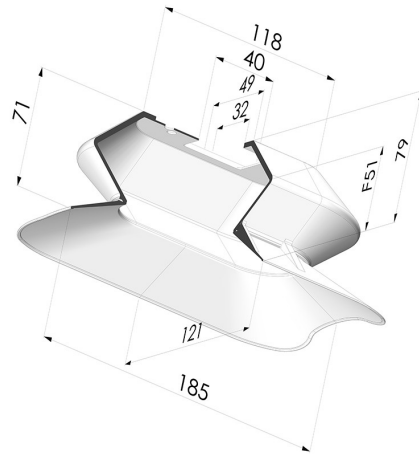

TECHNICAL INFORMATION

Arrow :	51 mm
Category :	Oblong
Height (in mm) :	79
Horizontal force :	1024 N
inner barrel diameter :	40x32 mm
Length :	185 mm
Mass :	138.6 g
Number of bellows :	1.5 Bellows
Range :	Suction cup
Series :	4PA
Shape :	Oblong
Vertical force :	512 N
Volume :	722.27 cm ³
Width :	121 mm

Variants:

Variant reference:

4PA19012565SLBLEUA

- Color: Blue food-grade CE certification
- Matter: Silicone