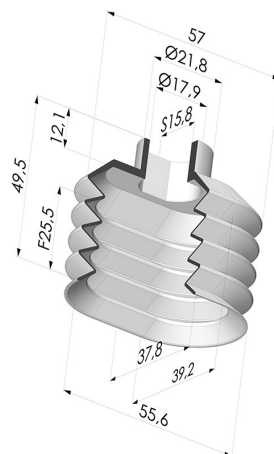

**TECHNICAL INFORMATION**

<b>Arrow :</b>	25.5 mm
<b>Category :</b>	Oblong
<b>Contact lip diameter :</b>	56x38mm
<b>Height (in mm) :</b>	49.5
<b>Horizontal force :</b>	78 N
<b>inner barrel diameter :</b>	15.8x17.9MM
<b>Length :</b>	57 mm
<b>Mass :</b>	12.2 g
<b>Number of bellows :</b>	4.5 Bellows
<b>Range :</b>	Suction cup
<b>Series :</b>	4PA
<b>Shape :</b>	Oblong
<b>Vertical force :</b>	39 N
<b>Volume :</b>	48.84 cm <sup>3</sup>
<b>Width :</b>	38 mm

**Variants:**

Variant reference:  
**4PA56 38 50SLT A**

- Color: Translucent
- CE food certified
- Matter: Silicone
- Shore Hardness: SH60

Variant reference:  
**4PA56 38 50SLBLEU A**

- Color: Blue food-grade CE certification
  - Matter: Silicone
- Shore Hardness: SH60