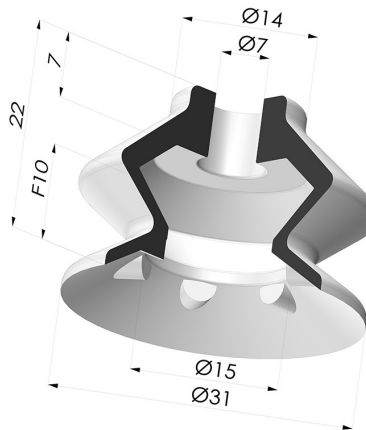

TECHNICAL INFORMATION

| | |
|--------------------------------|--------------|
| Arrow : | 10 mm |
| Category : | With bellows |
| Contact lip diameter : | 30.6 mm |
| Height (in mm) : | 21.7 |
| Horizontal force : | 33.5 N |
| inner barrel diameter : | 7 mm |
| Number of bellows : | 1.5 Bellows |
| Range : | Suction cup |
| Series : | VCS 1 |
| Shape : | 1.5 Bellows |
| Top diameter : | 6.8 mm |
| Vertical force : | 16.7 N |

Variants:

Variant reference:

VCS 1 30B

- Color: Blue
- Matter: Vinyl
- Shore Hardness: SH50

Related products:

**Adaptor - Female
 G1/4" - Female M6**

Product reference:
 F14F6

**Adaptor - Female
 1/8G - Female M6**

Product reference:
 F18F6

**Adaptor - Male 1/4G
 - Female M6**

Product reference:
 M14F6

**Adaptor - Male 1/8G
 - Female M6**

Product reference:
 M18F6

**Screw M6 - Head Ø
 12 mm - L 15 mm**

Product reference:
 M6T12L15