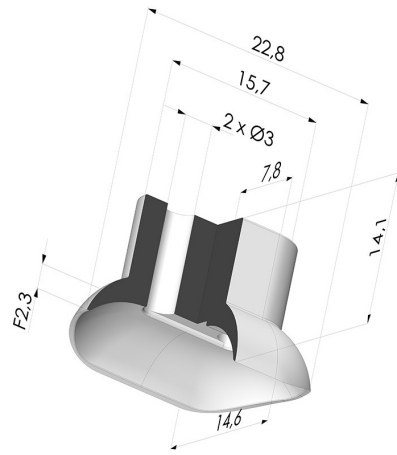

**TECHNICAL INFORMATION**

<b>Arrow :</b>	2.3 mm
<b>Category :</b>	Oblong
<b>Height (in mm) :</b>	14.1
<b>Horizontal force :</b>	13 N
<b>inner barrel diameter :</b>	2x3 mm
<b>Length :</b>	22.8 mm
<b>Mass :</b>	1.20 g
<b>Number of bellows :</b>	0.5 Bellows
<b>Range :</b>	Suction cup
<b>Series :</b>	4
<b>Shape :</b>	Oblong
<b>Vertical force :</b>	6.5 N
<b>Volume :</b>	0.89 cm <sup>3</sup>
<b>Width :</b>	14.6 mm

**Variants:**

Variant reference:

- 40D 25NI A**
- Color: Black
- Matter: Nitrile

**Related products:**

**Oblong Suction Cup Series 4, 22,8x14.6mm**

Product reference: 40D-2 25-- A