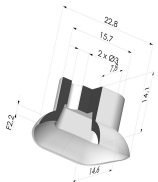

**TECHNICAL INFORMATION**

<b>Arrow :</b>	2.3 mm
<b>Category :</b>	Oblong
<b>Height (in mm) :</b>	14.1
<b>Horizontal force :</b>	13 N
<b>inner barrel diameter :</b>	2x3 mm
<b>Length :</b>	22.8 mm
<b>Mass :</b>	1.20 g
<b>Number of bellows :</b>	0.5 Bellows
<b>Range :</b>	Suction cup
<b>Series :</b>	4
<b>Shape :</b>	Oblong
<b>Vertical force :</b>	6.5 N
<b>Volume :</b>	0.89 cm <sup>3</sup>
<b>Width :</b>	14.6 mm

**Variants:**

Variant reference:

- 40D 25NI A**
- Color: Black
- Matter: Nitrile

**Related products:**

**Oblong Suction Cup Series 4, 22,8x14.6mm**

Product reference: 40D-2 25-- A