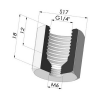

**TECHNICAL INFORMATION**

<b>Arrow :</b>	3 mm
<b>Category :</b>	With bellows
<b>Contact lip diameter :</b>	9.4 mm
<b>Height (in mm) :</b>	15.2
<b>Horizontal force :</b>	2.7 N
<b>inner barrel diameter :</b>	5 mm
<b>Mass :</b>	0.70 g
<b>Number of bellows :</b>	2.5 Bellows
<b>Range :</b>	Suction cup
<b>Series :</b>	2
<b>Shape :</b>	2.5 Bellows
<b>Vertical force :</b>	1.4 N
<b>Volume :</b>	0.191 cm <sup>3</sup>

Product reference: B

**Separable Male Fitting G1/4"**

Product reference: C

**Separable Female Fitting G1/8"**

Product reference: F

**Adaptor - Female G1/4" - Female M6**

Product reference: F14F6

**Adaptor - Female 1/8G - Female M6**

Product reference: F18F6

**Separable Male Fitting G1/8"**

Product reference: G

**Adaptor - Male 1/4G - Female M6**

Product reference: M14F6

**Adaptor - Male 1/8G - Female M6**

Product reference: M18F6

**Separable Male Fitting M6**

Product reference: M6C

**Separable Male Fitting M5**

Product reference: M5C  
--

**Screw G1/8" - Head Ø 19 mm - L 23 mm**

Product reference: M18T19L23.5