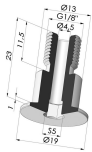

**TECHNICAL INFORMATION**

<b>Arrow :</b>	3 mm
<b>Category :</b>	With bellows
<b>Contact lip diameter :</b>	9.4 mm
<b>Height (in mm) :</b>	15.2
<b>Horizontal force :</b>	2.7 N
<b>inner barrel diameter :</b>	5 mm
<b>Mass :</b>	0.70 g
<b>Number of bellows :</b>	2.5 Bellows
<b>Range :</b>	Suction cup
<b>Series :</b>	2
<b>Shape :</b>	2.5 Bellows
<b>Vertical force :</b>	1.4 N
<b>Volume :</b>	0.191 cm <sup>3</sup>

Product reference: B

**Separable Male Fitting G1/4"**

Product reference: C

**Separable Female Fitting G1/8"**

Product reference: F

**Adaptor - Female G1/4" - Female M6**

Product reference: F14F6

**Adaptor - Female 1/8G - Female M6**

Product reference: F18F6

**Separable Male Fitting G1/8"**

Product reference: G

**Adaptor - Male 1/4G - Female M6**

Product reference: M14F6

**Adaptor - Male 1/8G - Female M6**

Product reference: M18F6

**Separable Male Fitting M6**

Product reference: M6C

**Separable Male Fitting M5**

Product reference: M5C  
--

**Screw G1/8" - Head Ø 19 mm - L 23 mm**

Product reference: M18T19L23.5