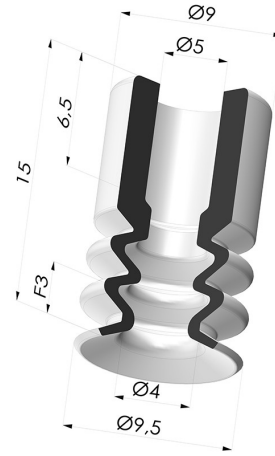

**TECHNICAL INFORMATION**

<b>Arrow :</b>	3 mm
<b>Category :</b>	With bellows
<b>Contact lip diameter :</b>	9.4 mm
<b>Height (in mm) :</b>	15.2
<b>Horizontal force :</b>	2.7 N
<b>inner barrel diameter :</b>	5 mm
<b>Mass :</b>	0.70 g
<b>Number of bellows :</b>	2.5 Bellows
<b>Range :</b>	Suction cup
<b>Series :</b>	2
<b>Shape :</b>	2.5 Bellows
<b>Vertical force :</b>	1.4 N
<b>Volume :</b>	0.191 cm <sup>3</sup>

**Variants:**

Variant reference:  
**2 09-2SLT A**

- Color: Translucent
- CE food certified
- Matter: Silicone
- Shore Hardness: SH60

Variant reference:  
**2 09-2SL A**

- Color: Red food-grade CE certification
- Matter: Silicone
- Shore Hardness: SH60

- Color: Gray
- Matter: Natural rubber
- Shore Hardness: SH50

Variant reference:  
**2 09-2PU A**

- Color: Blue
- Matter: PU
- Shore Hardness: SH60

**Related products:**

**Separable Female Fitting G1/4"**

Product reference: M6C

**Separable Male Fitting M5**

Product reference: M5C  
--

**Screw G1/8" - Head Ø 19 mm - L 23 mm**

Product reference: M18T19L23.5