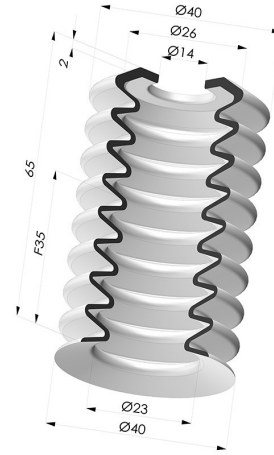

TECHNICAL INFORMATION

Arrow :	35 mm
Category :	With bellows
Contact lip diameter :	39.6 mm
Height (in mm) :	65
Horizontal force :	56 N
inner barrel diameter :	14
Number of bellows :	8.5 Bellows
Range :	Suction cup
Series :	8
Shape :	8.5 bellows
Vertical force :	28 N

Variants:

Variant reference:
81 40SLT A

- Color: Translucent
- CE food certified
- Matter: Silicone

Variant reference:
81 40SLBLEU A

- Color: Blue food-grade CE certification
- Matter: Silicone
- Shore Hardness: SH30

Variant reference:
81 40SLDB A

- Color: Blue food-grade CE certification
- Matter: Detectable silicone
- Shore Hardness: SH40

Related products:

Adaptor - Male G1/4" - Female G1/8"

Product reference: M14T27L13

Screw 1/8G - Head Ø 25 mm - L 11 mm

Product reference: M18T25L11

Adaptor - Male G3/8" - Female G1/8"

Product reference: M38T27L13

Detectable insert for series 7 and 8

Product reference: INS 25X9X8 DET