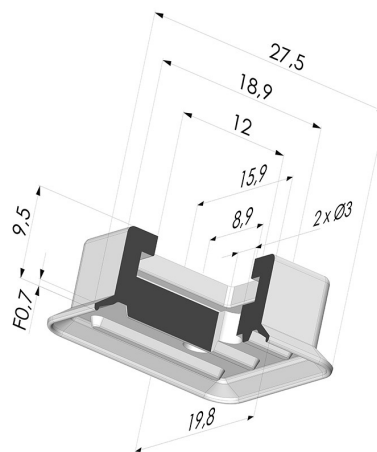

TECHNICAL INFORMATION

| | |
|--------------------------------|----------------------|
| Arrow : | 0.7 mm |
| Category : | Oblong |
| Height (in mm) : | 9.5 |
| Horizontal force : | 18N |
| inner barrel diameter : | 2x2 mm |
| Length : | 27.5 mm |
| Mass : | 1.50 g |
| Number of bellows : | 0.5 Bellows |
| Range : | Suction cup |
| Series : | 4 |
| Shape : | Oblong |
| Vertical force : | 9 N |
| Volume : | 1.25 cm ³ |
| Width : | 19.8 mm |

Variants:

Variant reference:

40A 23NI A

- Color: Black
- Matter: Nitrile
- Shore Hardness: SH50