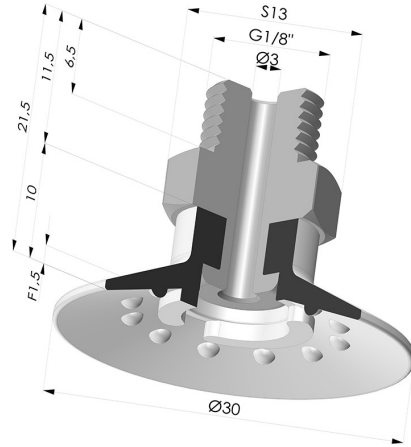

TECHNICAL INFORMATION

Arrow :	1.5 mm
Category :	Plates
Contact lip diameter :	30 mm
Height (in mm) :	21.5
Horizontal force :	30 N
inner barrel diameter :	G1/8"
Number of bellows :	0.5 Bellows
Range :	Suction cup
Series :	7SB
Shape :	Plate
Vertical force :	15 N

Variants:

- Variant reference:
7SB 30SLT M18
- Color: Translucent
 - CE food certified
 - Matter: Silicone
 - Shore Hardness: SH60

- Variant reference:
7SB 30TPUB M18
- Color: Blue
 - Matter: Thermoplastic
 - Shore Hardness: SH70

- Variant reference:
7SB 30NI M18
- Color: Black
 - Matter: Nitrile
 - Shore Hardness: SH50