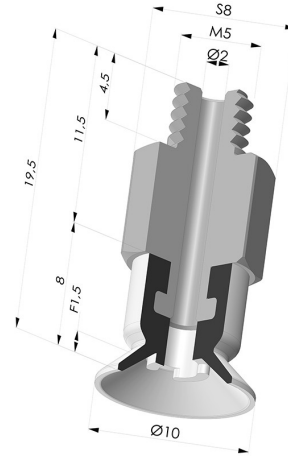

TECHNICAL INFORMATION

Arrow :	1.5 mm
Category :	Plates
Contact lip diameter :	10 mm
Height (in mm) :	19.2
Horizontal force :	3 N
inner barrel diameter :	M5
Number of bellows :	0.5 Bellows
Range :	Suction cup
Series :	7SB
Shape :	Plate
Vertical force :	1.5 N

Variants:

Variant reference:

7SB 10SLT M5

- Color: Translucent
- CE food certified
- Matter: Silicone
- Shore Hardness: SH60

Variant reference:

7SB 10NI M5

- Color: Black
- Matter: Nitrile
- Shore Hardness: SH50