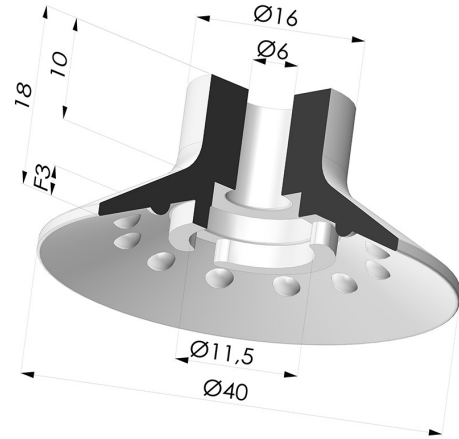

TECHNICAL INFORMATION

Arrow :	3 mm
Category :	Plates
Contact lip diameter :	40 mm
Height (in mm) :	17.7
Horizontal force :	55 N
inner barrel diameter :	6.1 mm
Number of bellows :	0.5 Bellows
Range :	Suction cup
Series :	7SB
Shape :	Plate
Vertical force :	27.5 N

Variants:

- Variant reference:
7SB 40SLT A
- Color: Translucent
 - CE food certified
 - Matter: Silicone
 - Shore Hardness: SH60

- Variant reference:
7SB 40TPUB A
- Color: Blue
 - Matter: Thermoplastic
 - Shore Hardness: SH70

- Variant reference:
7SB 40NI A
- Color: Black
 - Matter: Nitrile
 - Shore Hardness: SH50

Related products:

**Adaptor - Female
 1/4G - Female M6**

Product reference: ADA
 G1/4F M6F

**Adaptor - Male 1/4G
 - Female M6**

Product reference: ADA
 G1/4M M6F

**Adaptor - Female
 1/8G - Female M6**

Product reference: ADA
 G1/8F M6F

**Adaptor - Male 1/8G
 - Female M6**

Product reference: ADA
 G1/8M M6F

**Screw M6 - Head Ø
 11 mm - L 17 mm**