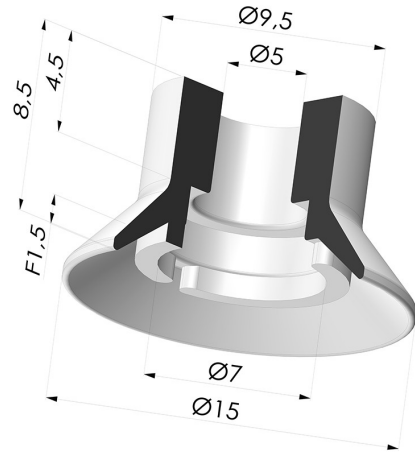

TECHNICAL INFORMATION

Arrow :	1.5 mm
Category :	Plates
Contact lip diameter :	15 mm
Height (in mm) :	8.5
Horizontal force :	7.5 N
inner barrel diameter :	4.8 mm
Number of bellows :	0.5 Bellows
Range :	Suction cup
Series :	7SB
Shape :	Plate
Vertical force :	3.5 N

Variants:

Variant reference:
7SB 15SLT A

- Color: Translucent
- CE food certified
- Matter: Silicone
- Shore Hardness: SH60

Variant reference:
7SB 15TPUB A

- Color: Blue
- Matter: Thermoplastic
- Shore Hardness: SH70

Variant reference:
7SB 15NI A

- Color: Black
- Matter: Nitrile
- Shore Hardness: SH50

Related products:

Adaptor - Female 1/8G - Female M5

Product reference: ADA G1/8F M5F

Adaptor - Male 1/8G - Female M5

Product reference: ADA G1/8M M5F

Screw M5 - Head Ø 8 mm - L 9 mm

Product reference: SCR 15 M5M