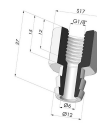

Separable Female Fitting G1/8"

Product reference: H