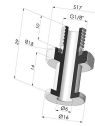

TECHNICAL INFORMATION

Arrow :	3 mm
Category :	Plates
Contact lip diameter :	26.3 mm
Height (in mm) :	19.5
Horizontal force :	22.11 N
inner barrel diameter :	7.9 mm
Mass :	3.60 g
Number of bellows :	0.5 Bellows
Range :	Suction cup
Series :	VPC
Shape :	Plate
Vertical force :	11.07 N
Volume :	0.82 cm ³

Product reference: L

Crimped Male Fitting G1/4"

Product reference: M

Adaptor - Male 1/4G - Female M6

Product reference: M14F6

Adaptor - Male 1/8G - Female M6

Product reference: M18F6

Screw M5 - Head Ø 14 mm - L 20.5 mm

Product reference: M5

Screw M6 - Head Ø 14 mm - L 20.5 mm

Product reference: M6

Crimped Female Fitting G1/8"

Product reference: R

Crimped Male Fitting G1/8"

Product reference: S

Screw M8 - Head Ø 14 mm - L 20 mm