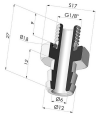

TECHNICAL INFORMATION

Arrow :	3 mm
Category :	Plates
Contact lip diameter :	26.3 mm
Height (in mm) :	19.5
Horizontal force :	22.11 N
inner barrel diameter :	7.9 mm
Mass :	3.60 g
Number of bellows :	0.5 Bellows
Range :	Suction cup
Series :	VPC
Shape :	Plate
Vertical force :	11.07 N
Volume :	0.82 cm ³

Product reference: F14F6

Adaptor - Female 1/8G - Female M6

Product reference: F18F6

Separable Female Fitting G1/8"

Product reference: H

Separable Male Fitting G1/8"

Product reference: I

Crimped Female Fitting G1/4"

Product reference: L

Crimped Male Fitting G1/4"

Product reference: M

Adaptor - Male 1/4G - Female M6

Product reference: M14F6

Adaptor - Male 1/8G - Female M6

Product reference: M18F6

Screw M5 - Head Ø 14 mm - L 20.5 mm

Product reference: M5

Screw M6 - Head Ø 14 mm - L 20.5 mm

Product reference: M6

Crimped Female Fitting G1/8"

Product reference: R

Crimped Male Fitting G1/8"

Product reference: S

Screw M8 - Head Ø 14 mm - L 20 mm