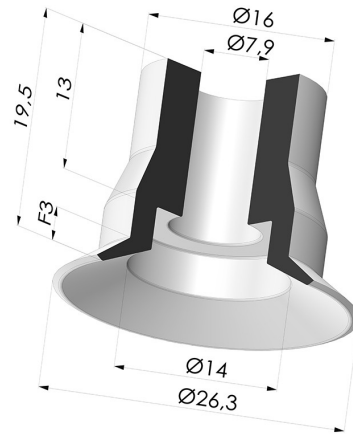

TECHNICAL INFORMATION

Arrow :	3 mm
Category :	Plates
Contact lip diameter :	26.3 mm
Height (in mm) :	19.5
Horizontal force :	22.11 N
inner barrel diameter :	7.9 mm
Mass :	3.60 g
Number of bellows :	0.5 Bellows
Range :	Suction cup
Series :	VPC
Shape :	Plate
Vertical force :	11.07 N
Volume :	0.82 cm ³

Variant reference:
VPC 26NI A

- Color: Black
- Matter: Nitrile
- Shore Hardness: SH50

Related products:

Separable Female Fitting G1/4"

Product reference: D

Separable Male Fitting G1/4"

Product reference: E

Adaptor - Female G1/4" - Female M6

Product reference: L

Crimped Male Fitting G1/4"

Product reference: M

Adaptor - Male 1/4G - Female M6

Product reference: M14F6

Adaptor - Male 1/8G - Female M6

Product reference: M18F6

Screw M5 - Head Ø 14 mm - L 20.5 mm

Product reference: M5

Screw M6 - Head Ø 14 mm - L 20.5 mm

Product reference: M6

Crimped Female Fitting G1/8"

Product reference: R

Crimped Male Fitting G1/8"

Product reference: S

Screw M8 - Head Ø 14 mm - L 20 mm