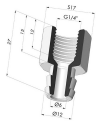

TECHNICAL INFORMATION

Arrow :	3 mm
Category :	Plates
Contact lip diameter :	26.3 mm
Height (in mm) :	19.5
Horizontal force :	22.11 N
inner barrel diameter :	7.9 mm
Mass :	3.60 g
Number of bellows :	0.5 Bellows
Range :	Suction cup
Series :	VPC
Shape :	Plate
Vertical force :	11.07 N
Volume :	0.82 cm ³

Variant reference:
VPC 26NI A

- Color: Black
- Matter: Nitrile
- Shore Hardness: SH50

Related products:

Separable Female Fitting G1/4"

Product reference: D

Separable Male Fitting G1/4"

Product reference: E

Adaptor - Female G1/4" - Female M6

Product reference: L

Crimped Male Fitting G1/4"

Product reference: M

Adaptor - Male 1/4G - Female M6

Product reference: M14F6

Adaptor - Male 1/8G - Female M6

Product reference: M18F6

Screw M5 - Head Ø 14 mm - L 20.5 mm

Product reference: M5

Screw M6 - Head Ø 14 mm - L 20.5 mm

Product reference: M6

Crimped Female Fitting G1/8"

Product reference: R

Crimped Male Fitting G1/8"

Product reference: S

Screw M8 - Head Ø 14 mm - L 20 mm