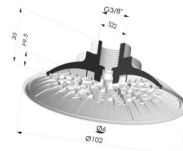

TECHNICAL INFORMATION

Arrow :	9.5 N
Category :	Plates
Contact lip diameter :	102 mm
Height (in mm) :	35
Horizontal force :	365 N
inner barrel diameter :	Female G3/8"
Number of bellows :	0.5 Bellows
Range :	Suction cup
Series :	7R
Shape :	Plate
Top diameter :	Female G3/8"
Vertical force :	183 N

Variants:

Variant reference:

7R 102NI F38

- Color: Black
- Matter: Nitrile
- Shore Hardness: SH70